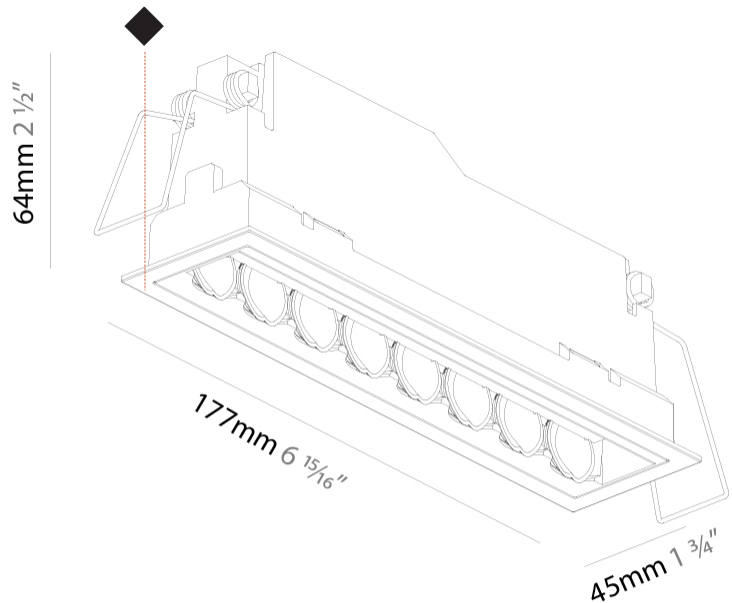

GENERAL

Series: Magiq Hollow Wallwash
 Subseries: Magiq Hollow Wallwash
 Brand: Prolicht
 Division: Architectural
 Mounting Type: Recessed
 Mounting Location: Ceiling
 Subcategory: Wallwash

PHYSICAL

Shape: Rectangle
 Length (mm): 177
 Length (in): 6 ¹⁵/₁₆
 Width (mm): 45
 Width (in): 1 ³/₄
 Height (mm): 64
 Height (in): 2 ¹/₂
 Ceiling Thickness (mm): 5 - 30
 Ceiling Thickness (in): 1/16 - 1 3/16
 Min. Recessing Depth (mm): 100
 Min. Recessing Depth (in): 3 ¹⁵/₁₆
 Light Distribution: Downlight
 Fixture Finish: SSR / BKV / CWI / CRY / HAB / UFT / ITA / RUA / FTG / MYG / LOD / PUS / FRO / FUP / KIA / POP / BLS / SPG / MEY / GOH / GUM / CHC / COM / ABZ / JAG / OBR / MOS / ROR
 Fixture Material: Aluminum Die Cast
 Cut-out Measurements: 170mm / 6 11/16" x 38mm / 1 1/2"

OPTICAL

RATINGS AND CERTIFICATIONS

Certified By: CSA Certified to UL and CSA Standards
 IP rating: IP20

100mm
3 15/16"

5 - 30 mm
3/16" - 1 3/16"

170mm x 38mm
6 11/16" x 1 1/2"

MAGIQ HOLLOW WALLWASH RECESSED

Shape: Rectangle
 Length (mm): 177
 Length (in): 6 ¹⁵/₁₆
 Width (mm): 45
 Width (in): 1 ³/₄
 Height (mm): 64
 Height (in): 2 ¹/₂
 Ceiling Thickness (mm): 5 - 30
 Min. Recessing Depth (mm): 100
 Min. Recessing Depth (in): 3 ¹⁵/₁₆
 Light Distribution: Downlight
 Weight (kg): 0.395
 Weight (lbs): 0.87
 Fixture Finish: SSR / BKV / CWI / CRY / HAB / UFT / ITA / RUA / FTG / MYG / LOD / PUS / FRO / FUP / KIA / POP / BLS / SPG / MEY / GOH / GUM / CHC / COM / ABZ / JAG / OBR / MOS / ROR
 Holder Finish: WHI / BLK
 Fixture Material: Aluminum Die Cast