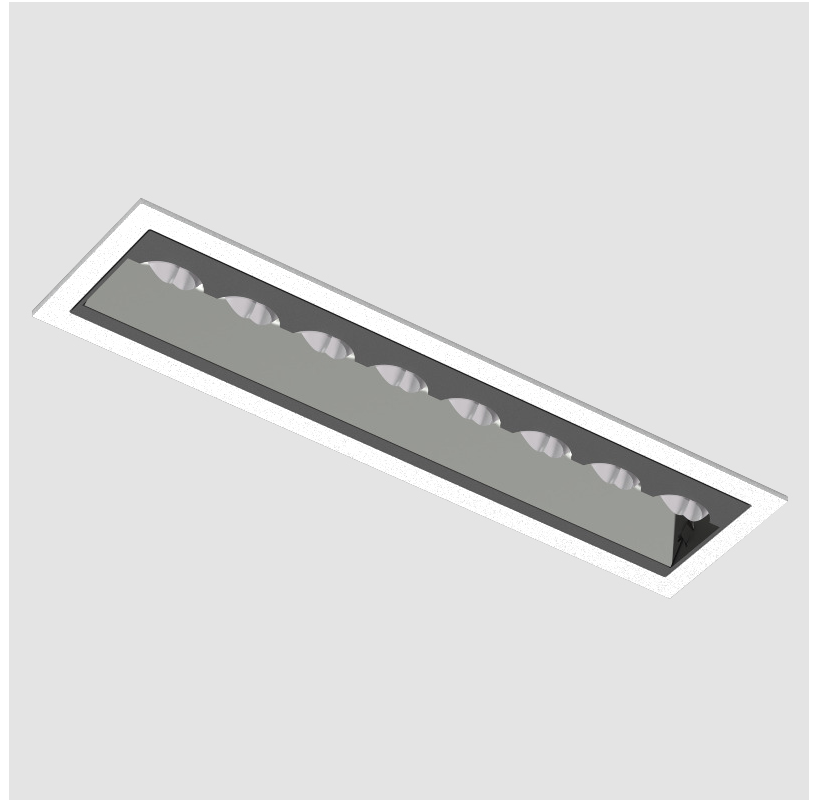

MAGIQ HOLLOW WALLWASH RECESSED

A35582-

base number Color Finishes Finish
 Temperature (Diamond) Options

- To build a product code in our configurator select the specify button on the base model # product page
- To build a manual product code on this datasheet choose from the options listed below in blue font and add the suffix to the base model #

GENERAL

Series: Magiq Hollow Wallwash
 Subseries: Magiq Hollow Wallwash
 Brand: Prolicht
 Division: Architectural
 Mounting Type: Recessed
 Mounting Location: Ceiling
 Subcategory: Wallwash

PHYSICAL

Shape: Rectangle
 Length (mm): 177
 Length (in): 6 ¹⁵/₁₆
 Width (mm): 45
 Width (in): 1 ³/₄
 Height (mm): 64
 Height (in): 2 ¹/₂
 Ceiling Thickness (mm): 5 - 30
 Ceiling Thickness (in): 1/16 - 1 3/16
 Min. Recessing Depth (mm): 100
 Min. Recessing Depth (in): 3 ¹⁵/₁₆
 Light Distribution: Downlight
 Fixture Finish: SSR / BKV / CWI / CRY / HAB / UFT / ITA / RUA / FTG / MYG / LOD / PUS / FRO / FUP / KIA / POP / BLS / SPG / MEY / GOH / GUM / CHC / COM / ABZ / JAG / OBR / MOS / ROR
 Fixture Material: Aluminum Die Cast
 Cut-out Measurements: 170mm / 6 11/16" x 38mm / 1 1/2"

OPTICAL

RATINGS AND CERTIFICATIONS

Certified By: CSA Certified to UL and CSA Standards
 IP rating: IP20

100mm
3 15/16"

5 - 30 mm
3/16" - 1 3/16"

170mm x 38mm
6 11/16" x 1 1/2"

MAGIQ HOLLOW WALLWASH RECESSED

Shape: Rectangle
 Length (mm): 177
 Length (in): 6 ¹⁵/₁₆
 Width (mm): 45
 Width (in): 1 ³/₄
 Height (mm): 64
 Height (in): 2 ¹/₂
 Ceiling Thickness (mm): 5 - 30
 Min. Recessing Depth (mm): 100
 Min. Recessing Depth (in): 3 ¹⁵/₁₆
 Light Distribution: Downlight
 Weight (kg): 0.395
 Weight (lbs): 0.87
 Fixture Finish: SSR / BKV / CWI / CRY / HAB / UFT / ITA / RUA / FTG / MYG / LOD / PUS / FRO / FUP / KIA / POP / BLS / SPG / MEY / GOH / GUM / CHC / COM / ABZ / JAG / OBR / MOS / ROR
 Holder Finish: WHI / BLK
 Fixture Material: Aluminum Die Cast